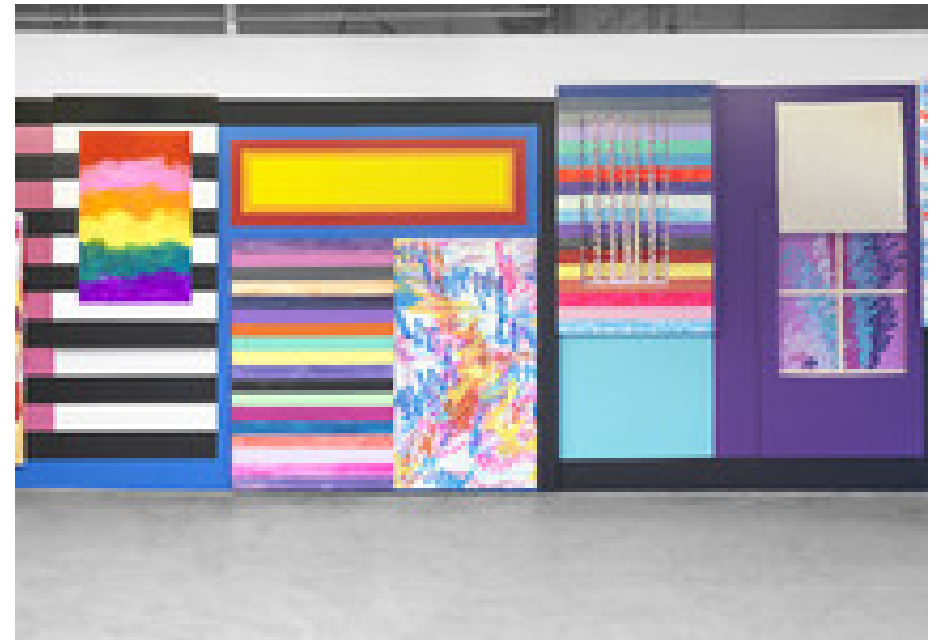

Sarah Cain
Galerie Lelong & Co.
Honor Fraser