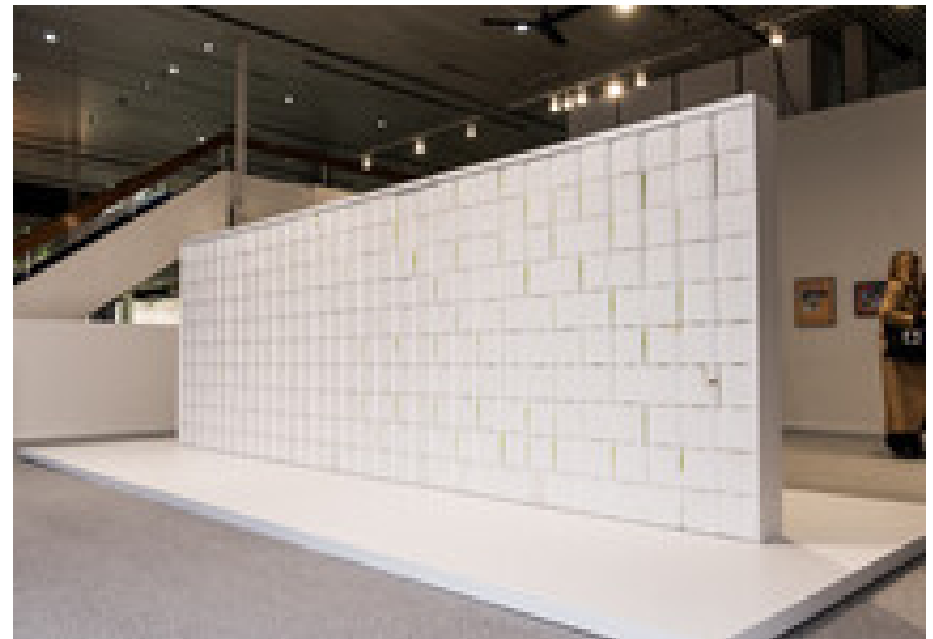

≡ 2018 PLATFORM

2018 Platform

☐ ☐ 2018 PLATFORM

Alex Schweder & Ward Shelley
Edward Cella Art & Architecture

Wilmer Wilson IV
CONNERSMITH.

JR
Jeffrey Deitch

Wang Xin
de Sarthe Gallery

Elmgreen & Dragset
König Galerie